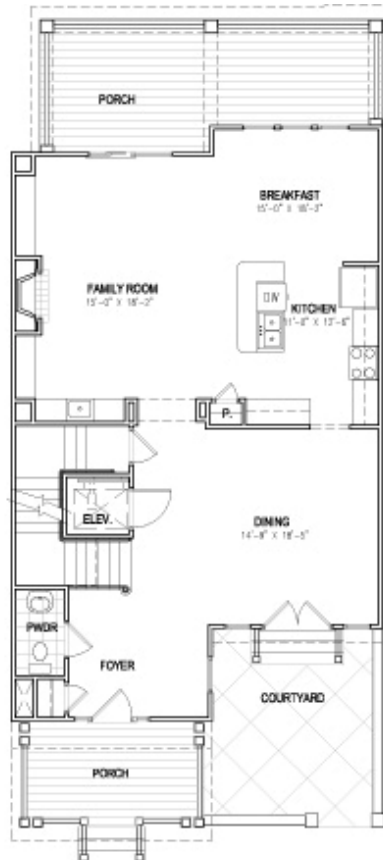

THE TOWNES AT MOSS LANDING

The Havens

3 Bedrooms

2.5 Baths

Total Heated Area: 2379 SF

For more information please visit
www.discovermosslanding.com

Office (252) 975-8010

Toll Free (800) 709-5056

Fax (252) 975-8020

A Progress Companies Community

**COASTAL RIVERS
 REALTY**

Garage Level

Main Level

Second Level

The features described and depicted herein are based upon current development plans which are subject to change without notice. No guarantee is made that said features will be built or, if built, will be of the same type, size or nature as depicted or described.