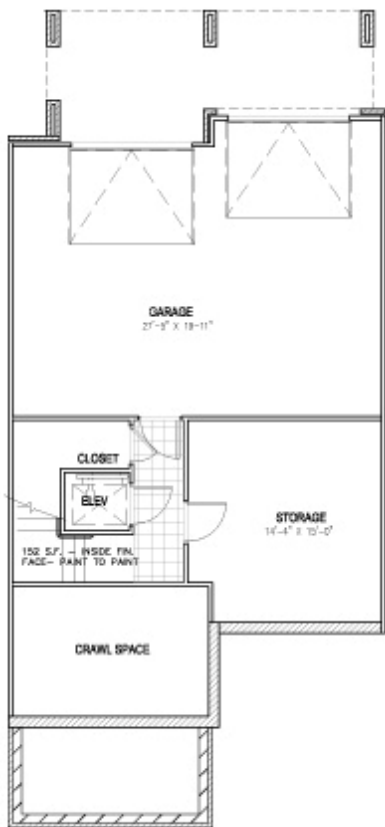

Garage Level