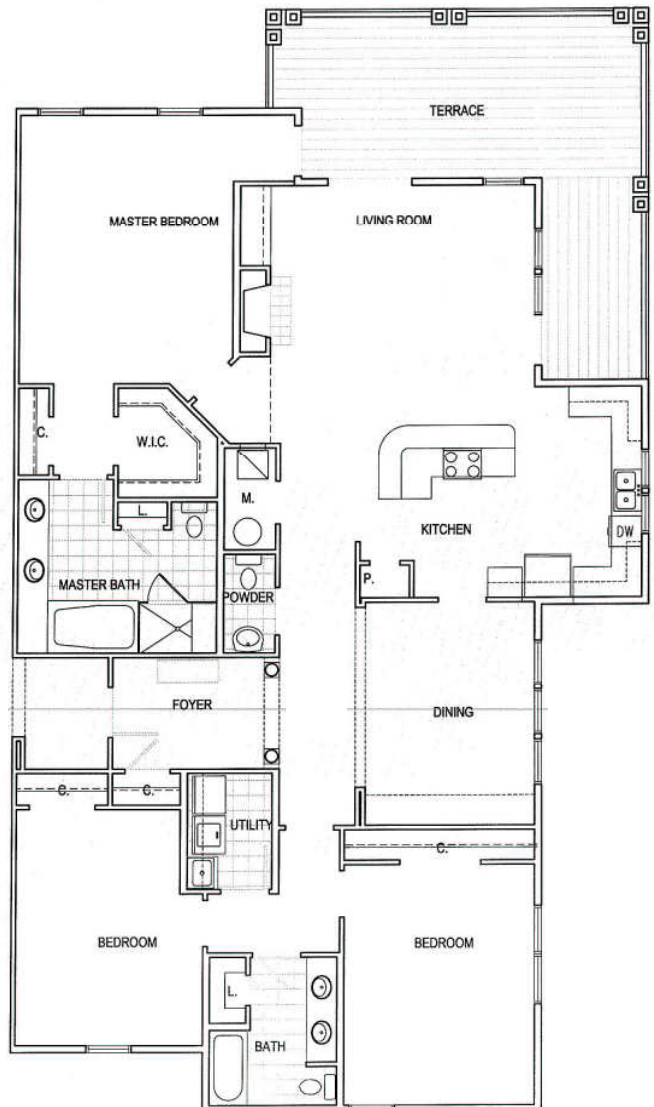

THE VILLAS AT MOSS LANDING

3 Bedrooms
2.5 Baths
Heated Area:
2,169 sf

THE CASTLE The Kugler

For more information please visit
www.discovermosslanding.com

Office (252) 975-8010
Toll Free (800) 709-5056
Fax (252) 975-8020
A Progress Companies Community

The Kugler and The Short
Moss Way Entrance

The Kugler and The Short
Moss Landing Marina and Yacht Club Entrance

Individual floor plans may be located differently within each building. This key illustrates how a building may be created.

Note: The Castle Villa in The Eureka will have a slightly different floorplan.