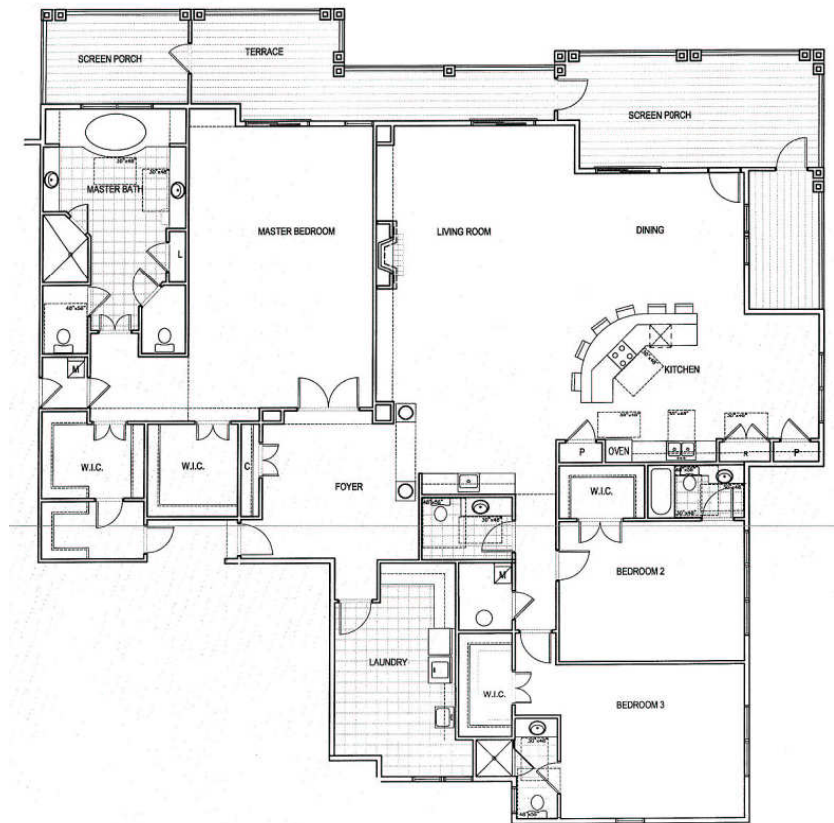

## THE TRESTLE The Kugler

**3 Bedrooms**  
**2.5 Baths**  
**Heated Area: 3,594 sf**

For more information please visit  
[www.discovermosslanding.com](http://www.discovermosslanding.com)

**Office (252) 975-8010**  
**Toll Free (800) 709-5056**  
**Fax (252) 975-8020**  
**A Progress Companies Community**

**The Kugler and The Short**  
Moss Way Entrance

**The Kugler and The Short**  
Moss Landing Marina and Yacht Club Entrance

The features described and depicted herein are based upon current development plans which are subject to change without notice. No guarantee is made that said features will be built or, if built, will be of the same type, size or nature as depicted or described.

Individual floor plans may be located differently within each building. This key illustrates how a building may be created.