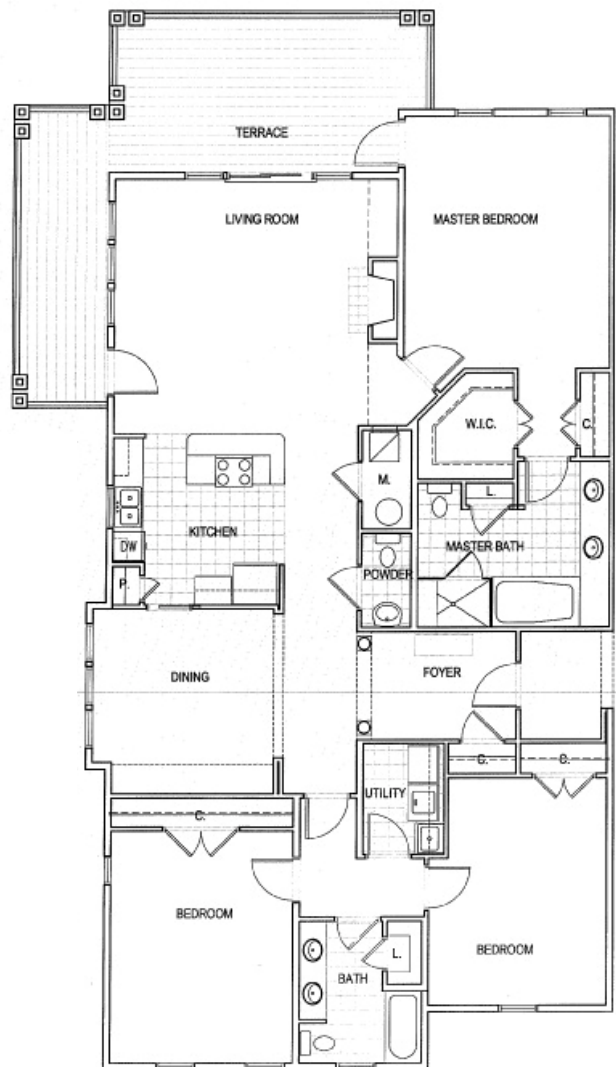

## The Castle Location Key

Individual floor plans may be located differently within each building. This key illustrates how a building may be created.

The features described and depicted herein are based upon current development plans which are subject to change without notice. No guarantee is made that said features will be built or, if built, will be of the same type, size or nature as depicted or described.

## THE CASTLE The Eureka and The Moss

**3 Bedrooms**  
**2.5 Baths**  
**Heated Area:**  
**2,051 sf**  
**Terrace Area:**  
**337 sf**

Note: The Castle Villa in The Eureka will have a slightly different floorplan.