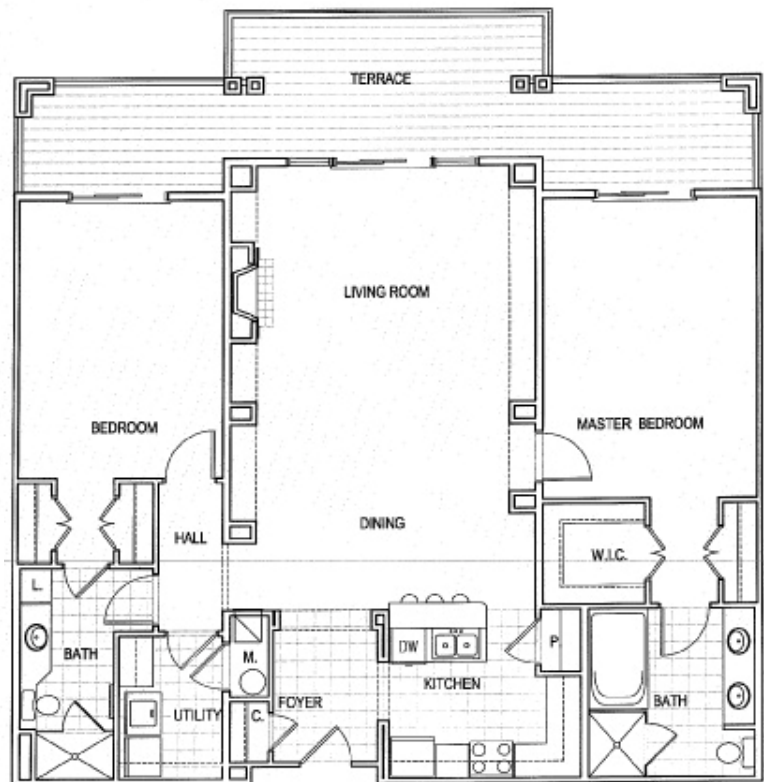

THE VILLAS AT MOSS LANDING

THE TIDEWATER The Eureka and The Moss

2 Bedrooms

2 Baths

Heated Area: 1522 sf

For more information please visit
www.discovermosslanding.com

Office (252) 975-8010

Toll Free (800) 709-5056

Fax (252) 975-8020

A Progress Companies Community

**COASTAL RIVERS
REALTY**

The Tidewater Location Key

Individual floor plans may be located differently within each building. This key illustrates how a building may be created.